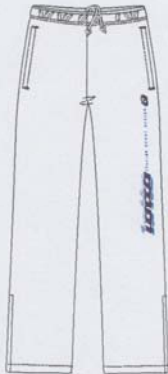

PANTS CONRAD FL JR I
J9833 WHITE/DK NAVY
cvc french terry 300